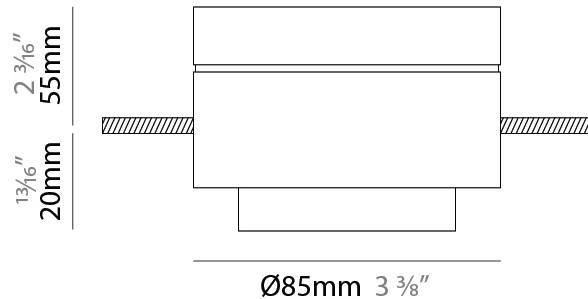

PROJECT
TYPE
SPECIFIER
QUANTITY
DATE

ZOOM RECESSED

A7200013-

base number   Color   Finish
Temperature   Options

1. To build a product code in our configurator select the specify button on the base model # product page
2. To build a manual product code on this datasheet choose from the options listed below in blue font and add the suffix to the base model #

GENERAL

Series: Zoom
Brand: Letroh
Division: Architectural
Mounting Type: Recessed
Mounting Location: Ceiling
Subcategory: Downlight

PHYSICAL

Shape: Rectangle
Diameter (mm): 85
Diameter (in): 3 3/8
Height (mm): 75
Height (in): 2 15/16
Light Distribution: Downlight
Weight (kg): 0.38
Weight (lbs): 0.73
Fixture Finish: WHI / BLK
Fixture Material: Aluminum

ELECTRICAL

Lamp Type: LED (Zhaga Standard)
Input Wattage (W): 14.7
Total Output Wattage (W): 12.7
Dimming: Tri-Mode (Non-Dimming and Phase Dimming (120Vac only) and 0-10V Dimming)
Driver Included: No
Driver Location: Remote
Driver Type: Constant Current - Universal
Driver Class: Class 2
Housing: ENCP3
Input Voltage (V): 120 - 277
Constant Current (MA): 350

LED

Color Temperature (°K): 2700 / 3000
Max. Delivered Lumen (lm): 831 / 878
Nominal Lumen (lm): 1010 / 1068
CRI: >97 CRI
Lamp Life (hrs): 50000

OPTICAL

Optic°: 12 - 46
Adjustability: Tilting and rotating

RATINGS AND CERTIFICATIONS

Certified By: Certified for North American Standards
IP rating: IP20