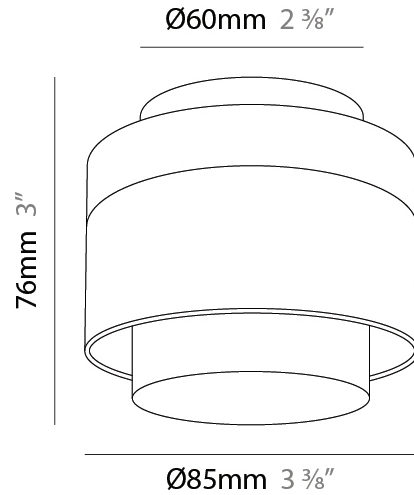

ZOOM SURFACE

A7200016-

base number   Color   Finish
Temperature   Options

1. To build a product code in our configurator select the specify button on the base model # product page
2. To build a manual product code on this datasheet choose from the options listed below in blue font and add the suffix to the base model #

GENERAL

Series: Zoom
Brand: Letroh
Division: Architectural
Mounting Type: Surface
Mounting Location: Ceiling
Subcategory: Downlight

PHYSICAL

Shape: Rectangle
Diameter (mm): 85
Diameter (in): 3 3/8
Height (mm): 76
Height (in): 3
Light Distribution: Adjustable / Downlight
Weight (kg): 0.38
Weight (lbs): 0.73
Fixture Finish: WHI / BLK
Fixture Material: Aluminum

ELECTRICAL

Lamp Type: LED (Zhaga Standard)
Input Wattage (W): 14.7
Total Output Wattage (W): 12.7
Dimming: Tri-Mode (Non-Dimming and Phase Dimming (120Vac only) and 0-10V Dimming)
Driver Included: No
Driver Location: Remote
Driver Type: Constant Current - Universal
Driver Class: Class 2
Housing: ENCP3
Input Voltage (V): 120 - 277
Constant Current (MA): 350

LED

Color Temperature (°K): 2700 / 3000
Max. Delivered Lumen (lm): 831 / 878
Nominal Lumen (lm): 1010 / 1068
CRI: >97 CRI
Lamp Life (hrs): 50000

OPTICAL

Optic°: 12 - 46
Adjustability: Tilting and rotating

RATINGS AND CERTIFICATIONS

Certified By: Certified for North American Standards
IP rating: IP20

PROJECT
TYPE
SPECIFIER
QUANTITY
DATE